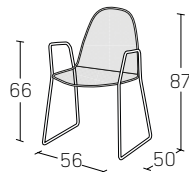

cushion
acrylic fabric